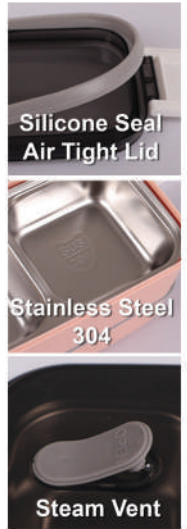

The anti-overflow soup cover with
rubber ring makes the seal more hygienic

Scientific stratification,
food does not cross taste

FOOD CONTAINERS

OFC 1221

Lunch Box

Size : 19.7cm (L) x 11.5cm (W) x 11cm (H)
 Material : Stainless Steel 304 (Inner) + PP (Outer)
 Colour : Green, Blue, Pink, White
 Capacity : 1400 ml