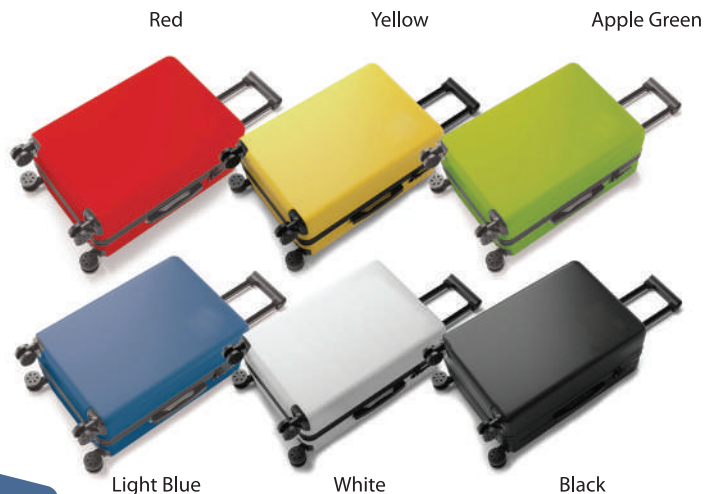

20"

Size : 33cm x 20cm x 46cm
 Capacity : 40L
 Weight : 2.5kg

24"

Size : 40cm x 25cm x 58cm
 Capacity : 62L
 Weight : 3.2kg

360° Spinner Wheels

Strong Handle

Passcode Lock for Multi-Country Transit

100% Aluminium Handle