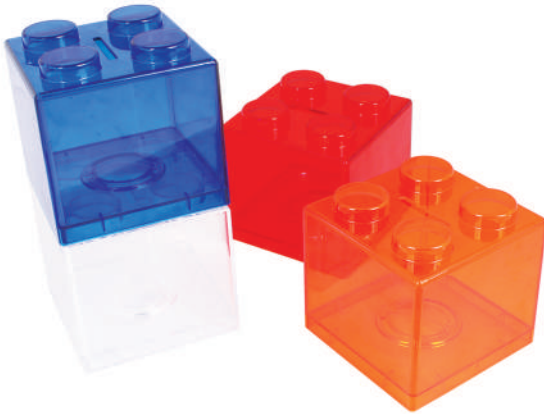

OCB 2231

Lego Coin Box

Size : 8.9cm(H) x 8.9cm(L) x 8.8cm(W)
Material : Plastic
Colour : Blue, Transparent, Red, Orange