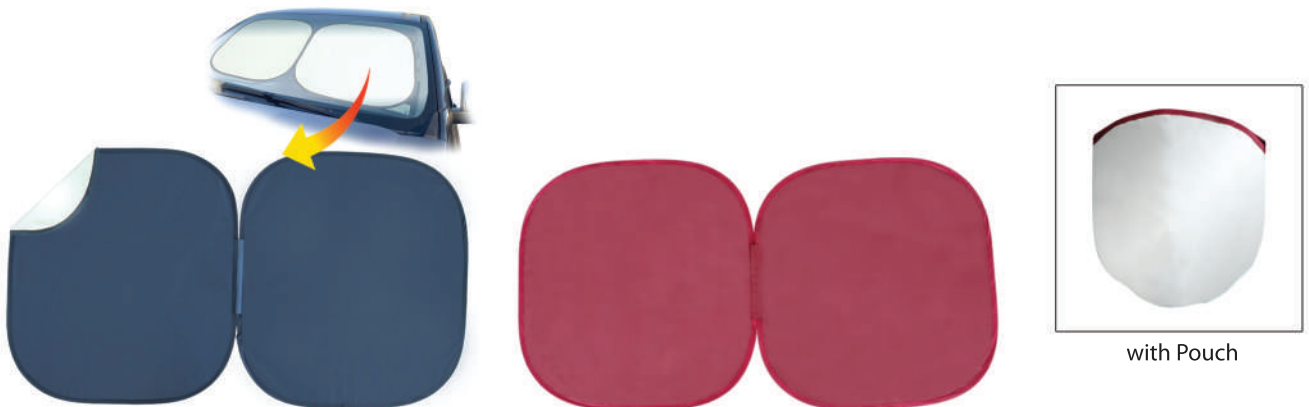

OSS 001

Foldable Sun Shade

Size : 65cm (H) x 63cm (L) ~ 2pcs
Material : Nylon
Colour : Blue, Maroon