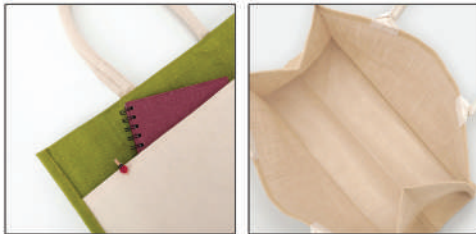

OJB 9007

Jute Bag

Size : 42cm (L) x 13cm (W) x 35cm (H)
Material : Jute + Canvas (Front Pocket)
Colour : Yellow, Sky Blue, Royal Blue, Red, Purple, Magenta, Orange, Olive Green, Navy Blue, Beige, Milo Green, Lemon Orange, Grey, Black, Apple Green