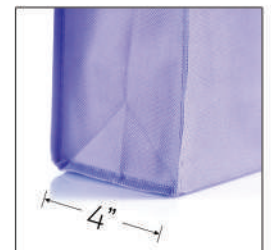

ONW 7006

(A3 Size) Non-Woven Bag

Size : 35.5cm(H) x 10cm(W) x 35.5cm(L)
Capacity : 12L
Material : Non-Woven 90GSM
Colour : Black, Royal Blue, Navy Blue, Red, Purple, Yellow, Green, Magenta, White, Orange