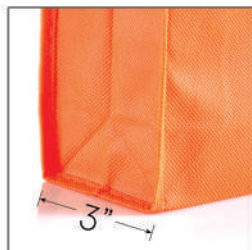

ONW 7005

(A4 Size) Non-Woven Bag

Size : 33cm(H) x 7.5cm(W) x 25.5cm(L)
Capacity : 6L
Material : Non-Woven 90GSM
Colour : White, Grey, Black, Navy Blue, Royal Blue, Light Blue, Green, Purple, Red, Orange, Yellow, Magenta