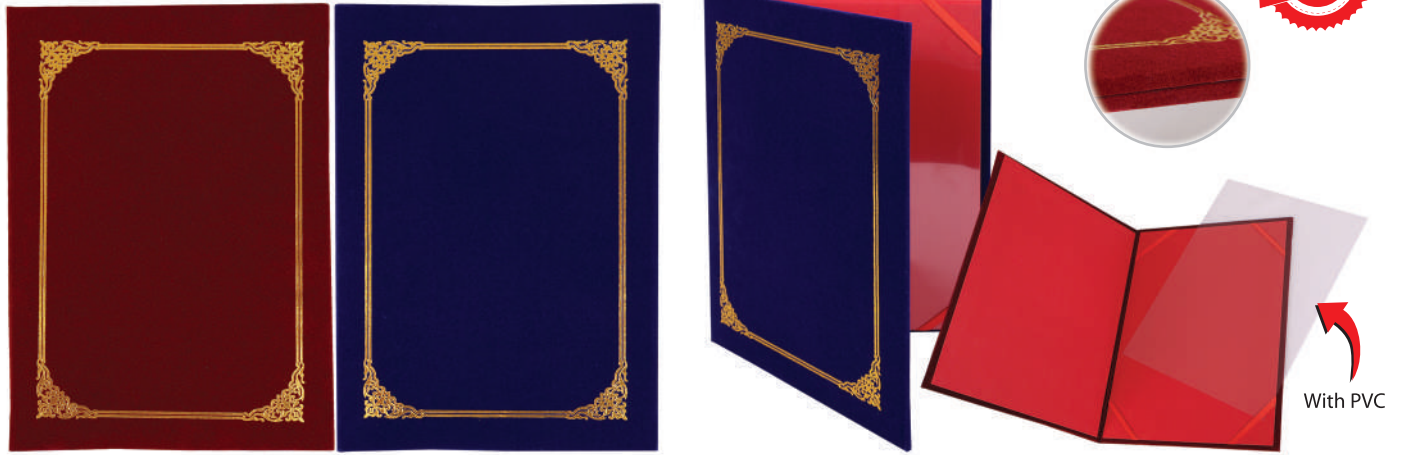

OCE 1000

Certificate Holder

Size : 31cm (H) x 22.3cm (L)
Material : Velvet + Paper
Colour : Blue, Maroon, Black