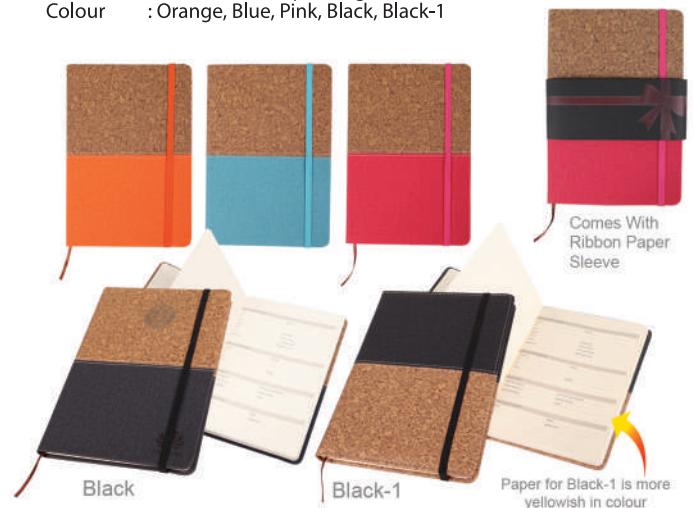

ONB 2215

Notebook

Size : 21.2cm(H) x 14.5cm(L)
Material : PU (Cover) + Paper (70gsm)
Colour : Orange, Blue, Pink, Black, Black-1