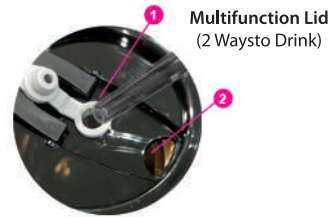

OGM 1115

Glass Mug

Capacity : 400ml
Size : 10.5cm (H)
Material : Glass + Plastic (Lid)
Colour : Brown, Black, White