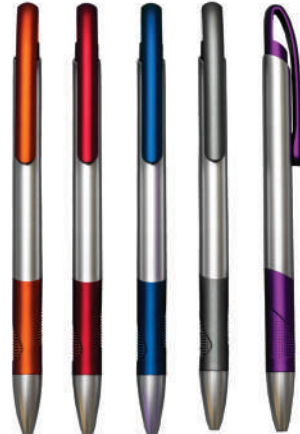

OPP 2110

3 in 1 Stylus Pen

Material : Plastic
 Colour : Orange, Red, Green, Blue, Pink, Silver, Black

OPP 2111

Stylus Pen with Pen Holder

Material : Plastic
 Colour : Orange, Red, Green, Black, Purple, Blue

OPP 2112

Ball Pen

Material : Plastic
 Colour : Orange, Green, Blue, Red

PEN

OPP 2113

Ball Pen

Material : Plastic
Colour : Orange, Red, Green, Purple, Blue

OPP 2114

Ball Pen

Material : Plastic
Colour : Green, Lime Green, Orange, Blue, Red

OPP 2115

Ball Pen

Material : Plastic
Colour : Red, Orange, Blue, Green, Purple

OPP 2116

Ball Pen

Material : Plastic
Colour : Orange, Red, Blue, Grey, Purple

OPP 2117

Ball Pen

Material : Plastic
Colour : Red, Orange, Blue, Green, Purple

OPP 2118

Ball Pen

Material : Plastic
Colour : Black, Orange, Blue, Magenta, Silver

OPP 2119

Stylus Pen